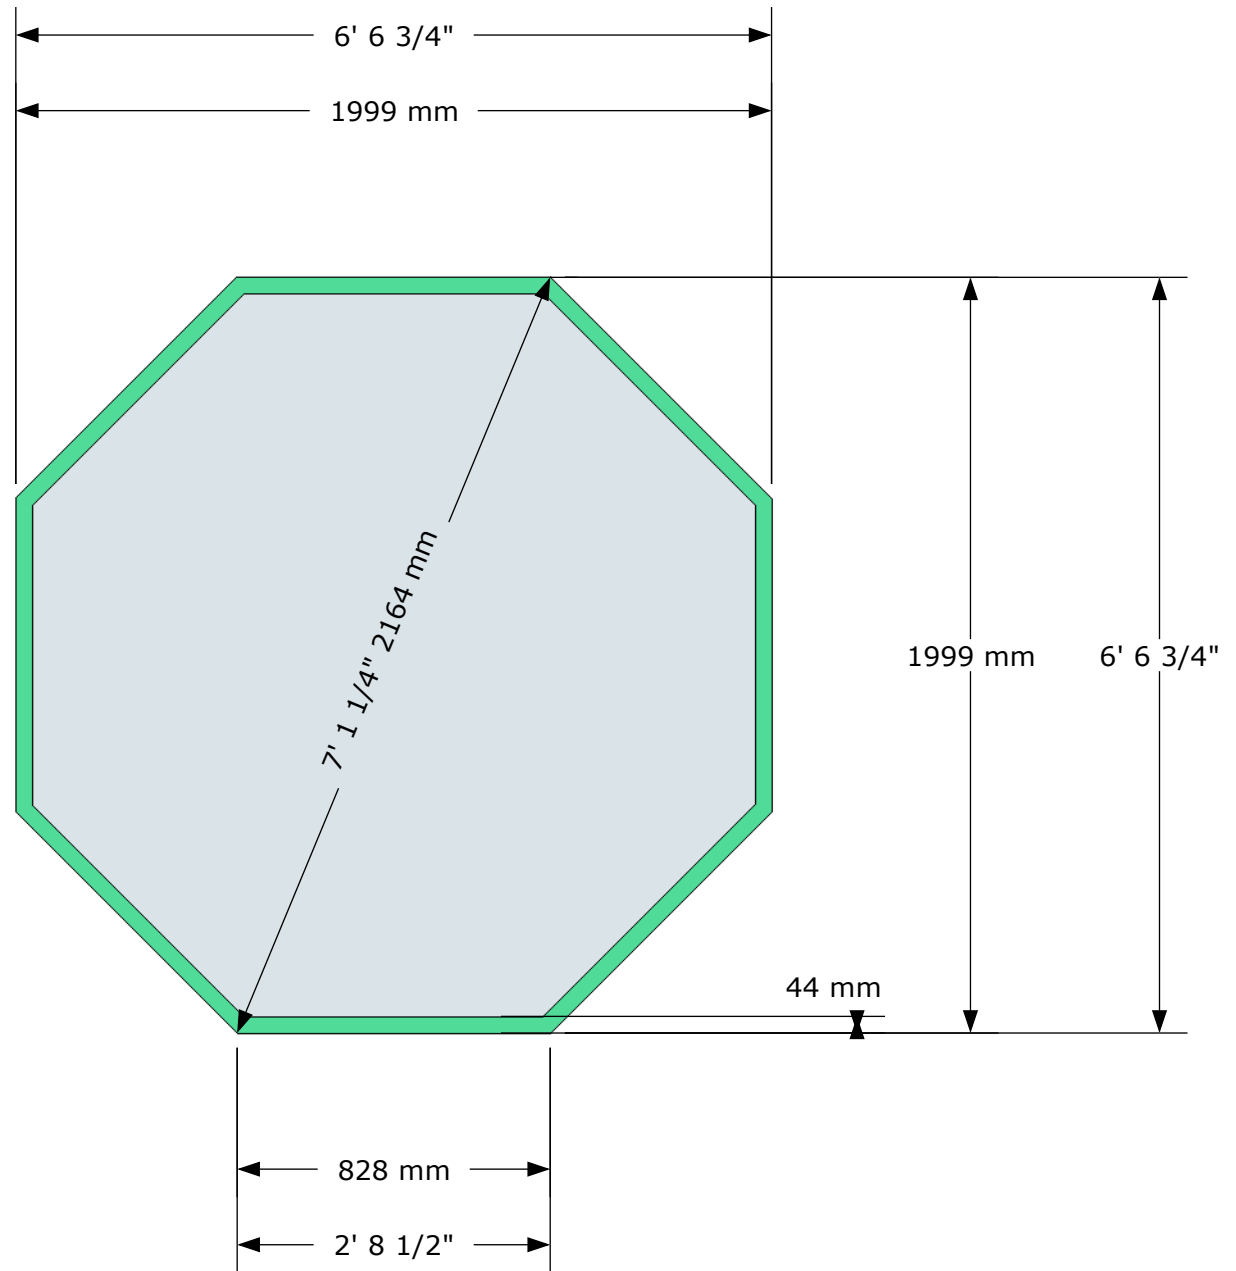

Woodpecker Joinery UK LTD

Loxley Greenhouse External Measurements

- Dimensions show external measurements of Greenhouse.
- Eaves height of Greenhouse 2000mm, 6'4".
- Total height of Greenhouse 2438 mm ,8'.
- The base should be 4", (100mm) wider than the outside dimension of the Greenhouse.
- IT IS IMPORTANT TO ENSURE THAT ALL BASES ARE SQUARE AND FLAT.

Drawing Scale 1:20mm